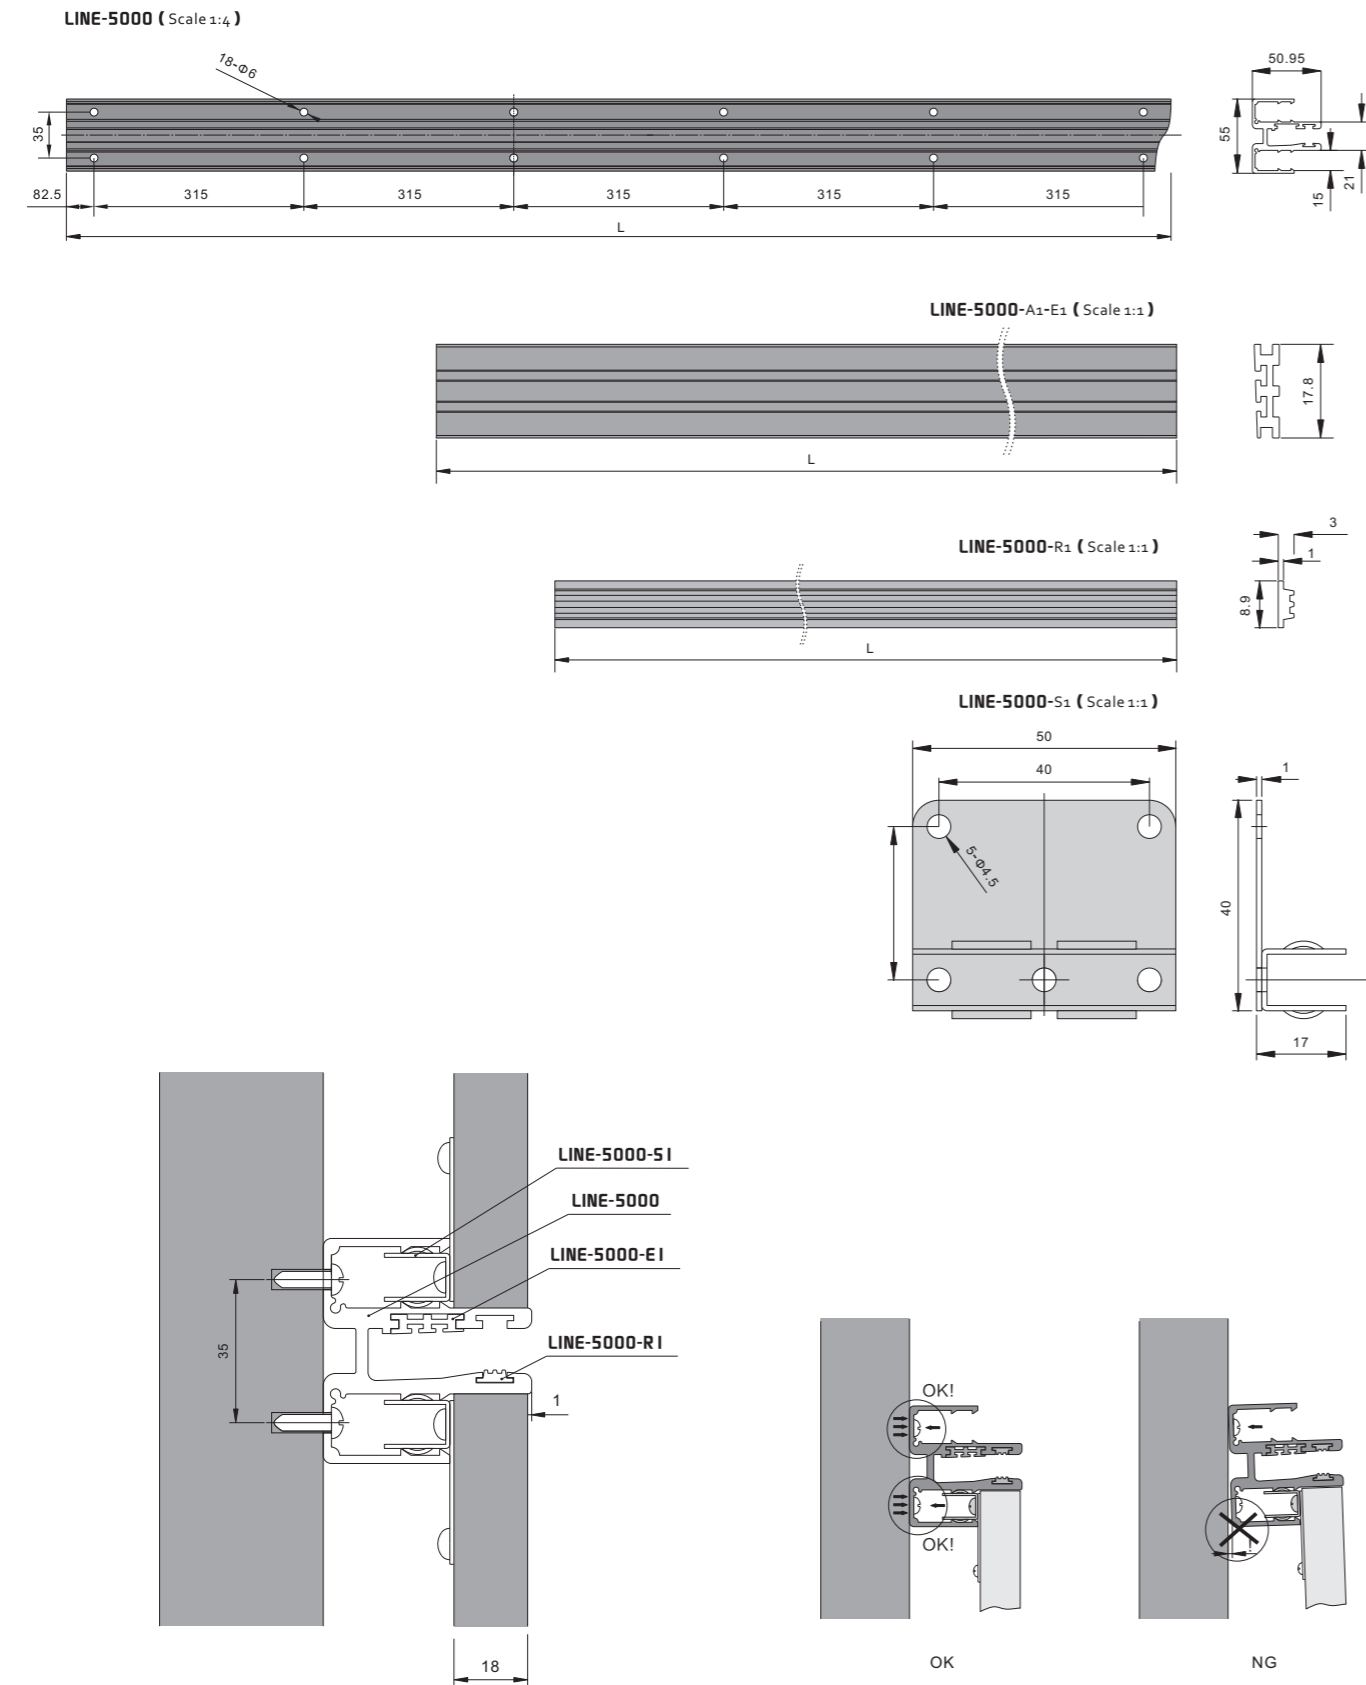

# The Main Details of Line-5000

Line-5000 主体详细介绍

Line-5000 Inner Structure

No Gap Between Wall and Line-5000

# The Main Details of Line-5000

Line-5000 主体详细介绍

Assembly and Operating Instructions For Horizontal Support Systems

Recommend Support Range

For Wooden Block

For C Type Steel

For 18mm Wooden Panel

Magnet Aluminium Panel

Magnet Wooden Panel

Glass Panel

Cutting

Method of Power Supply

Additional Note

Line-5000 Lighting Power Supply Diagram

Diagram of Decorative Cap