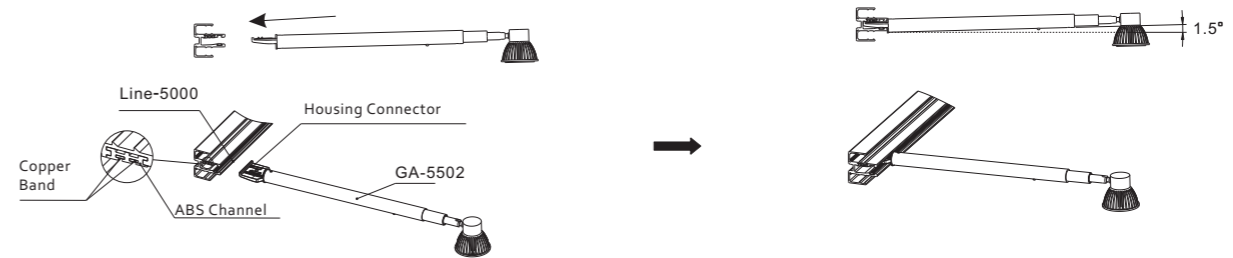

# The Main Details of Line-5000

Line-5000 主体详细介绍

Line-5000 Inner Structure

No Gap Between Wall and Line-5000

# The Main Details of Line-5000

Line-5000 主体详细介绍

Assembly and Operating Instructions For Horizontal Support Systems

Recommend Support Range

For Wooden Block

For C Type Steel

For 18mm Wooden Panel

Magnet Aluminium Panel

Magnet Wooden Panel

Glass Panel

Cutting

Method of Power Supply

Additional Note

Line-5000 Lighting Power Supply Diagram

Diagram of Decorative Cap