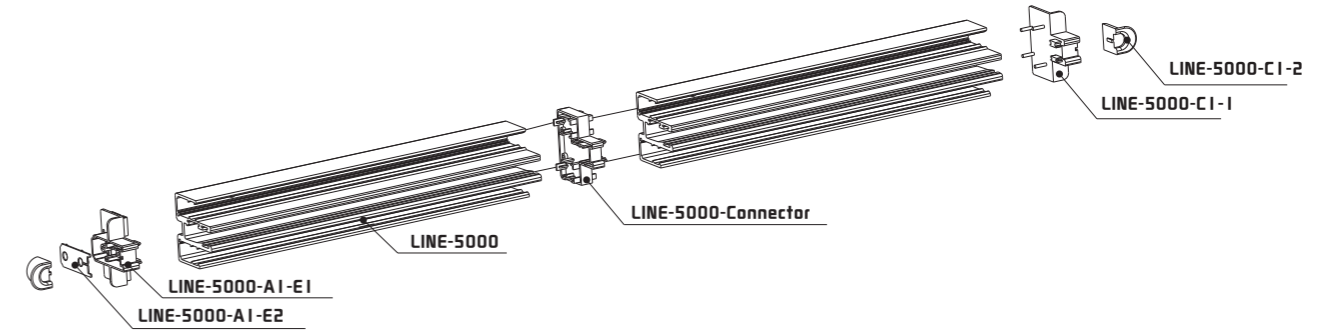

# The Main Details of Line-5000

Line-5000 主体详细介绍

Line-5000 Inner Structure

No Gap Between Wall and Line-5000

# The Main Details of Line-5000

Line-5000 主体详细介绍

Assembly and Operating Instructions For Horizontal Support Systems

Recommend Support Range

For Wooden Block

For C Type Steel

For 18mm Wooden Panel

Magnet Aluminium Panel

Magnet Wooden Panel

Glass Panel

Cutting

Method of Power Supply

Additional Note

Line-5000 Lighting Power Supply Diagram

Diagram of Decorative Cap