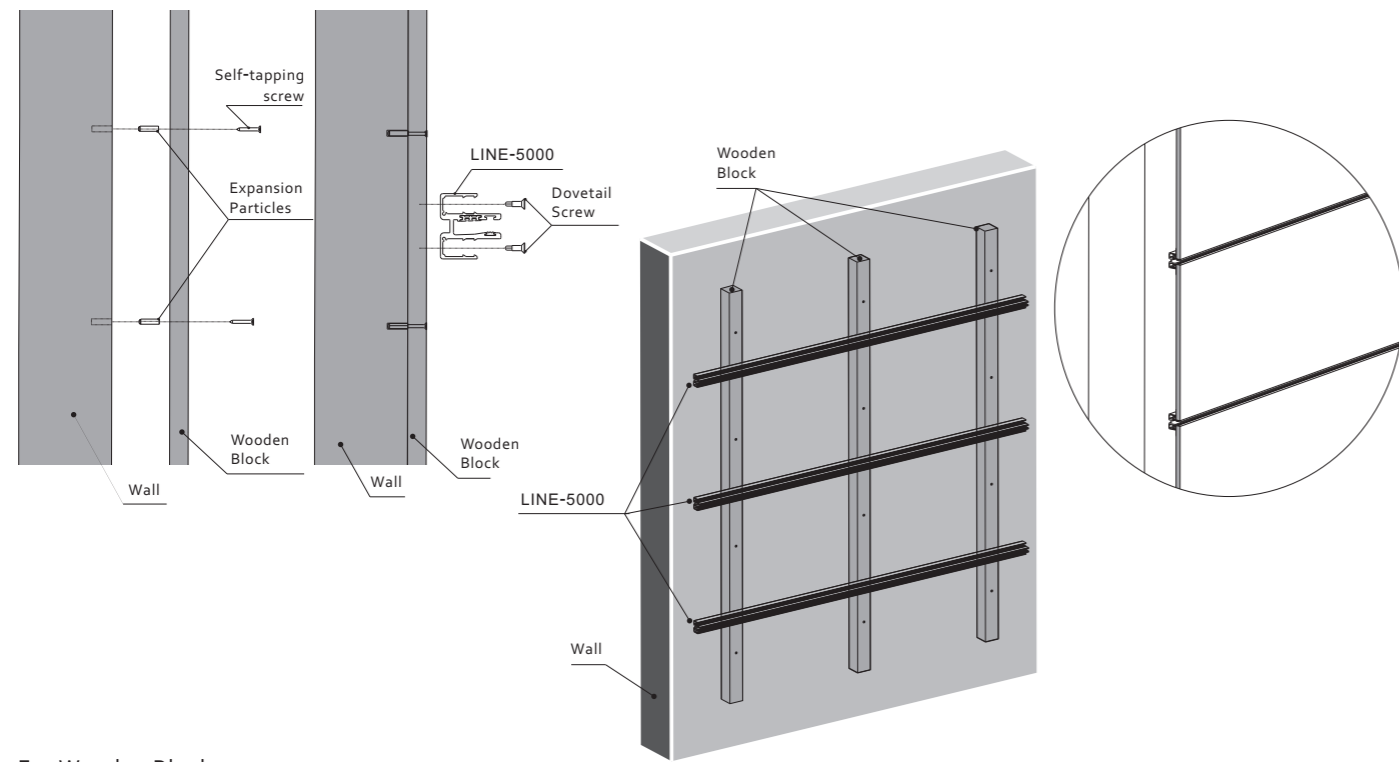

# The Main Details of Line-5000

Line-5000 主体详细介绍

Line-5000 Inner Structure

No Gap Between Wall and Line-5000

# The Main Details of Line-5000

Line-5000 主体详细介绍

Assembly and Operating Instructions For Horizontal Support Systems

Recommend Support Range

For Wooden Block

For C Type Steel

For 18mm Wooden Panel

Magnet Aluminium Panel

Magnet Wooden Panel

Glass Panel

Cutting

Method of Power Supply

Additional Note

Line-5000 Lighting Power Supply Diagram

Diagram of Decorative Cap