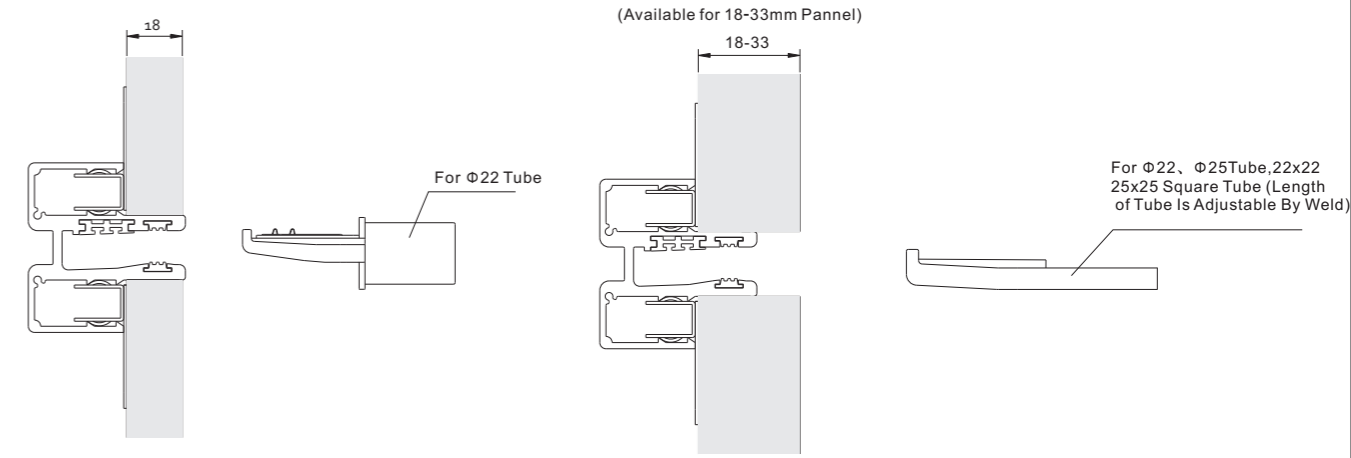

# The Main Details of Line-5000

Line-5000 主体详细介绍

Line-5000 Inner Structure

No Gap Between Wall and Line-5000

# The Main Details of Line-5000

Line-5000 主体详细介绍

Assembly and Operating Instructions For Horizontal Support Systems

Recommend Support Range

For Wooden Block

For C Type Steel

For 18mm Wooden Panel

Magnet Aluminium Panel

Magnet Wooden Panel

Glass Panel

Cutting

Method of Power Supply

Additional Note

Line-5000 Lighting Power Supply Diagram

Diagram of Decorative Cap