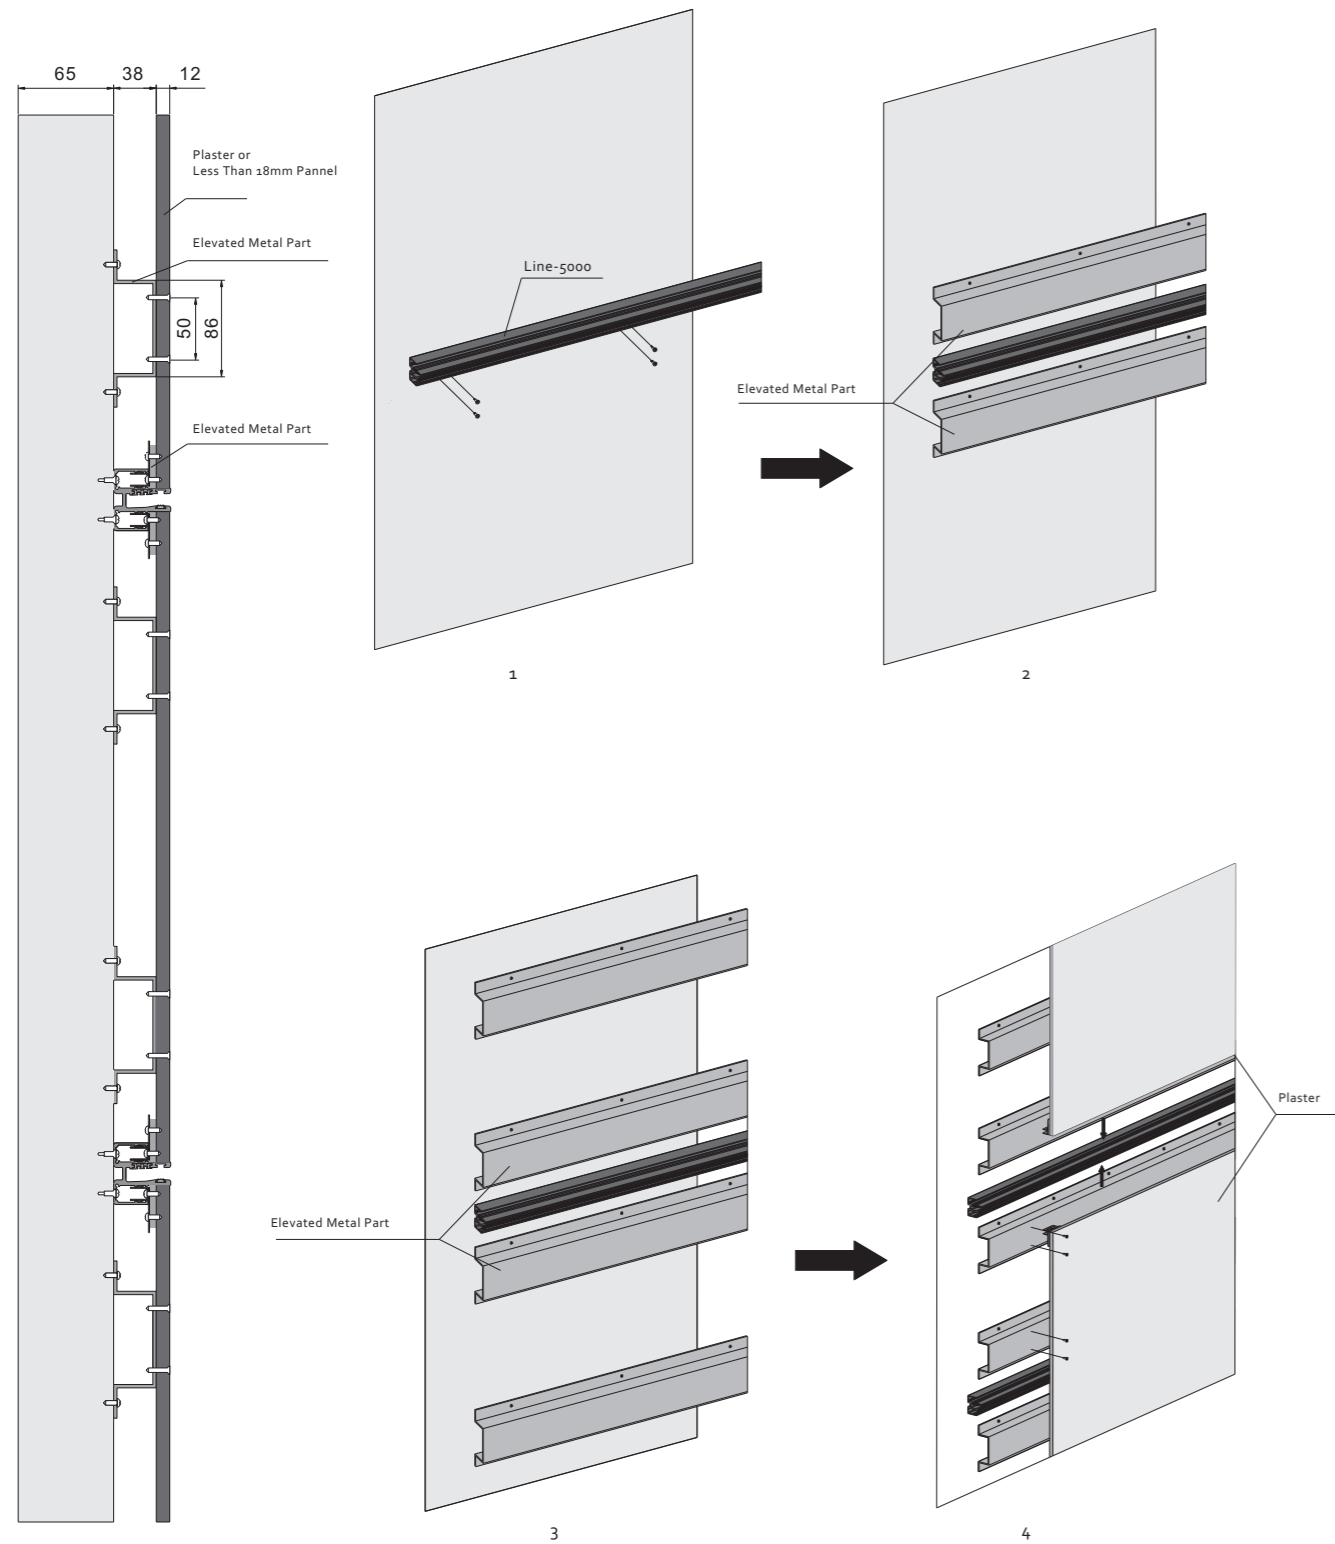

# The Main Details of Line-5000

Line-5000 主体详细介绍

Line-5000 Inner Structure

No Gap Between Wall and Line-5000

# The Main Details of Line-5000

Line-5000 主体详细介绍

Assembly and Operating Instructions For Horizontal Support Systems

Recommend Support Range

For Wooden Block

For C Type Steel

For 18mm Wooden Panel

Magnet Aluminium Panel

Magnet Wooden Panel

Glass Panel

Cutting

Method of Power Supply

Additional Note

Line-5000 Lighting Power Supply Diagram

Diagram of Decorative Cap