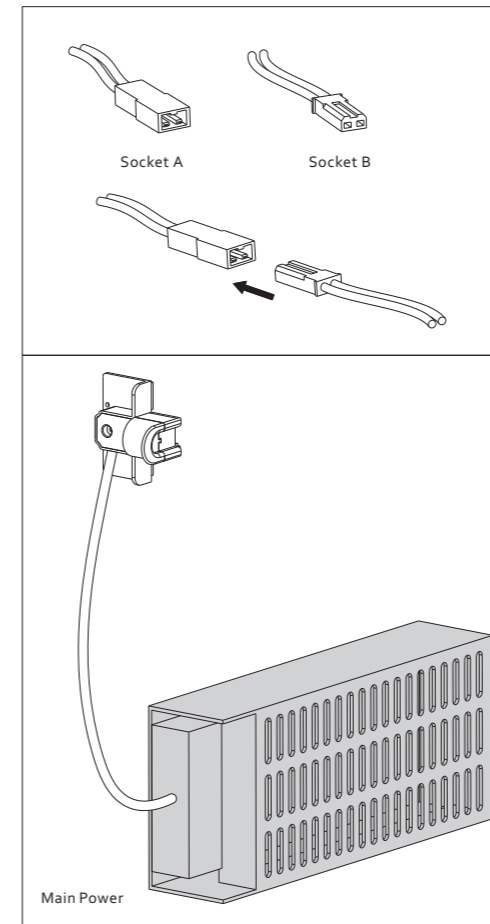

# The Main Details of Line-5000

Line-5000 主体详细介绍

Line-5000 Inner Structure

No Gap Between Wall and Line-5000

# The Main Details of Line-5000

Line-5000 主体详细介绍

Assembly and Operating Instructions For Horizontal Support Systems

Recommend Support Range

For Wooden Block

For C Type Steel

For 18mm Wooden Panel

Magnet Aluminium Panel

Magnet Wooden Panel

Glass Panel

Cutting

Method of Power Supply

Additional Note

Line-5000 Lighting Power Supply Diagram

Diagram of Decorative Cap