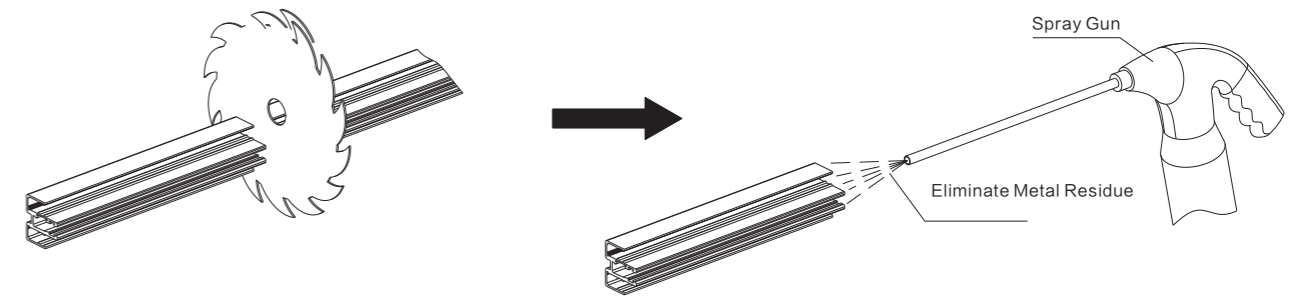

# The Main Details of Line-5000

Line-5000 主体详细介绍

Line-5000 Inner Structure

No Gap Between Wall and Line-5000

# The Main Details of Line-5000

Line-5000 主体详细介绍

Assembly and Operating Instructions For Horizontal Support Systems

Recommend Support Range

For Wooden Block

For C Type Steel

For 18mm Wooden Panel

Magnet Aluminium Panel

Magnet Wooden Panel

Glass Panel

Cutting

Method of Power Supply

Additional Note

Line-5000 Lighting Power Supply Diagram

Diagram of Decorative Cap