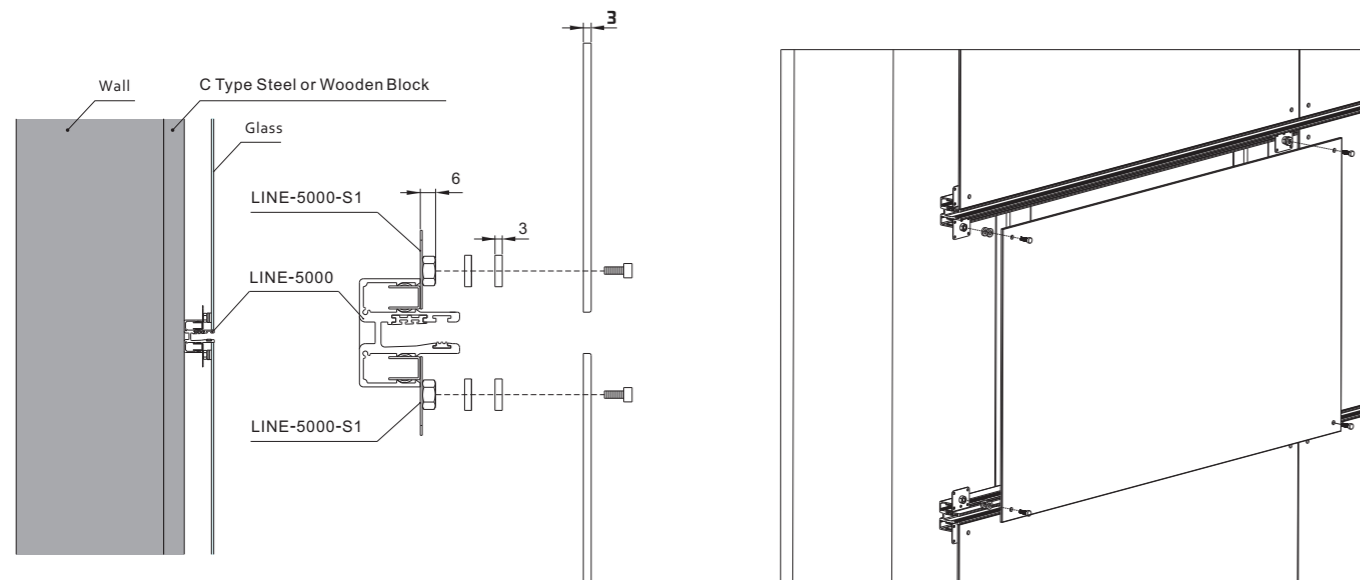

# The Main Details of Line-5000

Line-5000 主体详细介绍

Line-5000 Inner Structure

No Gap Between Wall and Line-5000

# The Main Details of Line-5000

Line-5000 主体详细介绍

Assembly and Operating Instructions For Horizontal Support Systems

Recommend Support Range

For Wooden Block

For C Type Steel

For 18mm Wooden Panel

Magnet Aluminium Panel

Magnet Wooden Panel

Glass Panel

Cutting

Method of Power Supply

Additional Note

Line-5000 Lighting Power Supply Diagram

Diagram of Decorative Cap