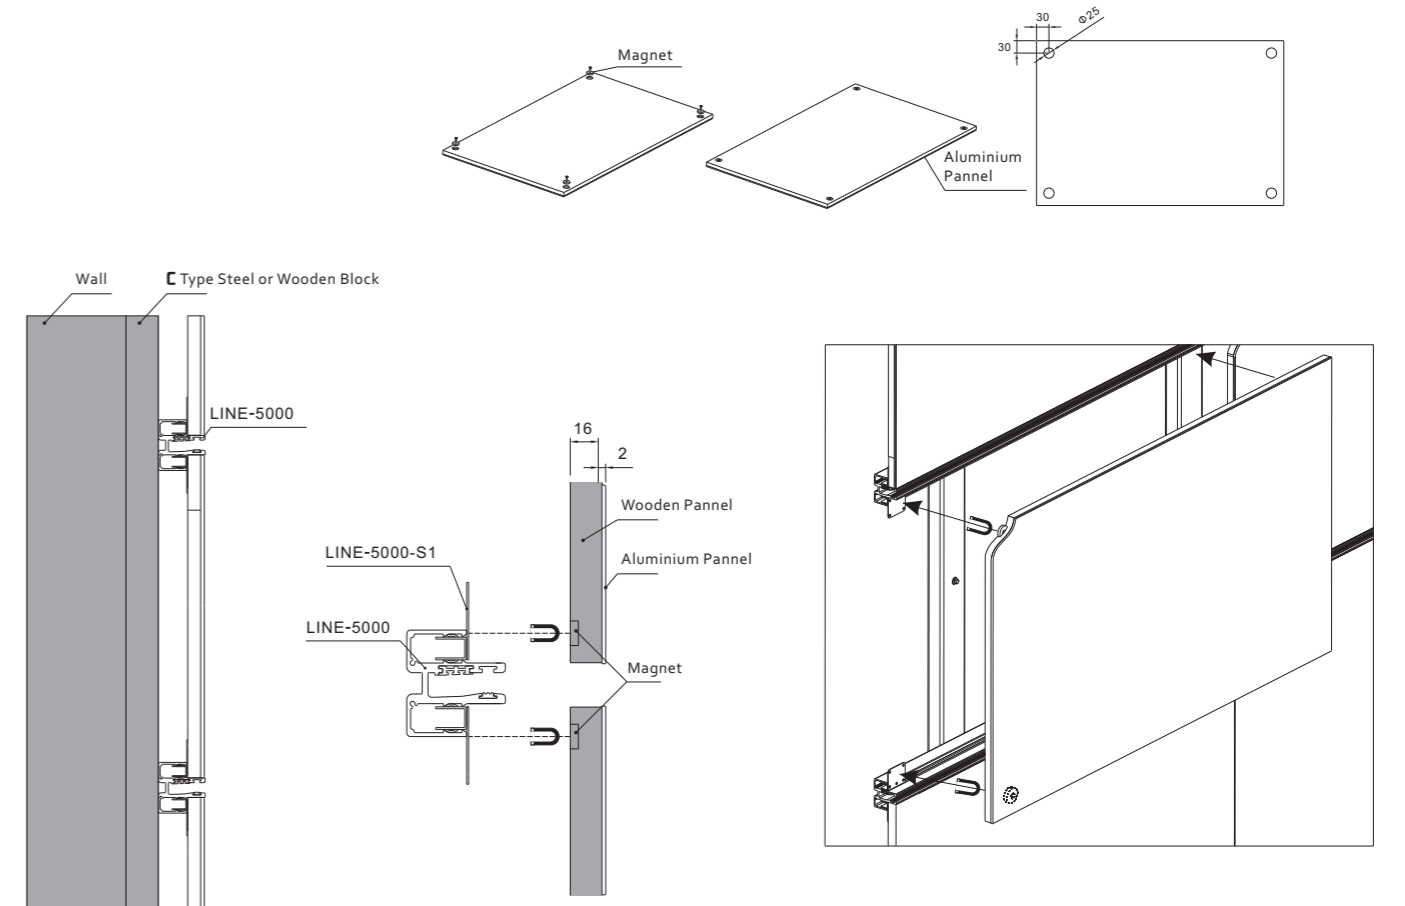

# The Main Details of Line-5000

Line-5000 主体详细介绍

Line-5000 Inner Structure

No Gap Between Wall and Line-5000

# The Main Details of Line-5000

Line-5000 主体详细介绍

Assembly and Operating Instructions For Horizontal Support Systems

Recommend Support Range

For Wooden Block

For C Type Steel

For 18mm Wooden Panel

Magnet Aluminium Panel

Magnet Wooden Panel

Glass Panel

Cutting

Method of Power Supply

Additional Note

Line-5000 Lighting Power Supply Diagram

Diagram of Decorative Cap