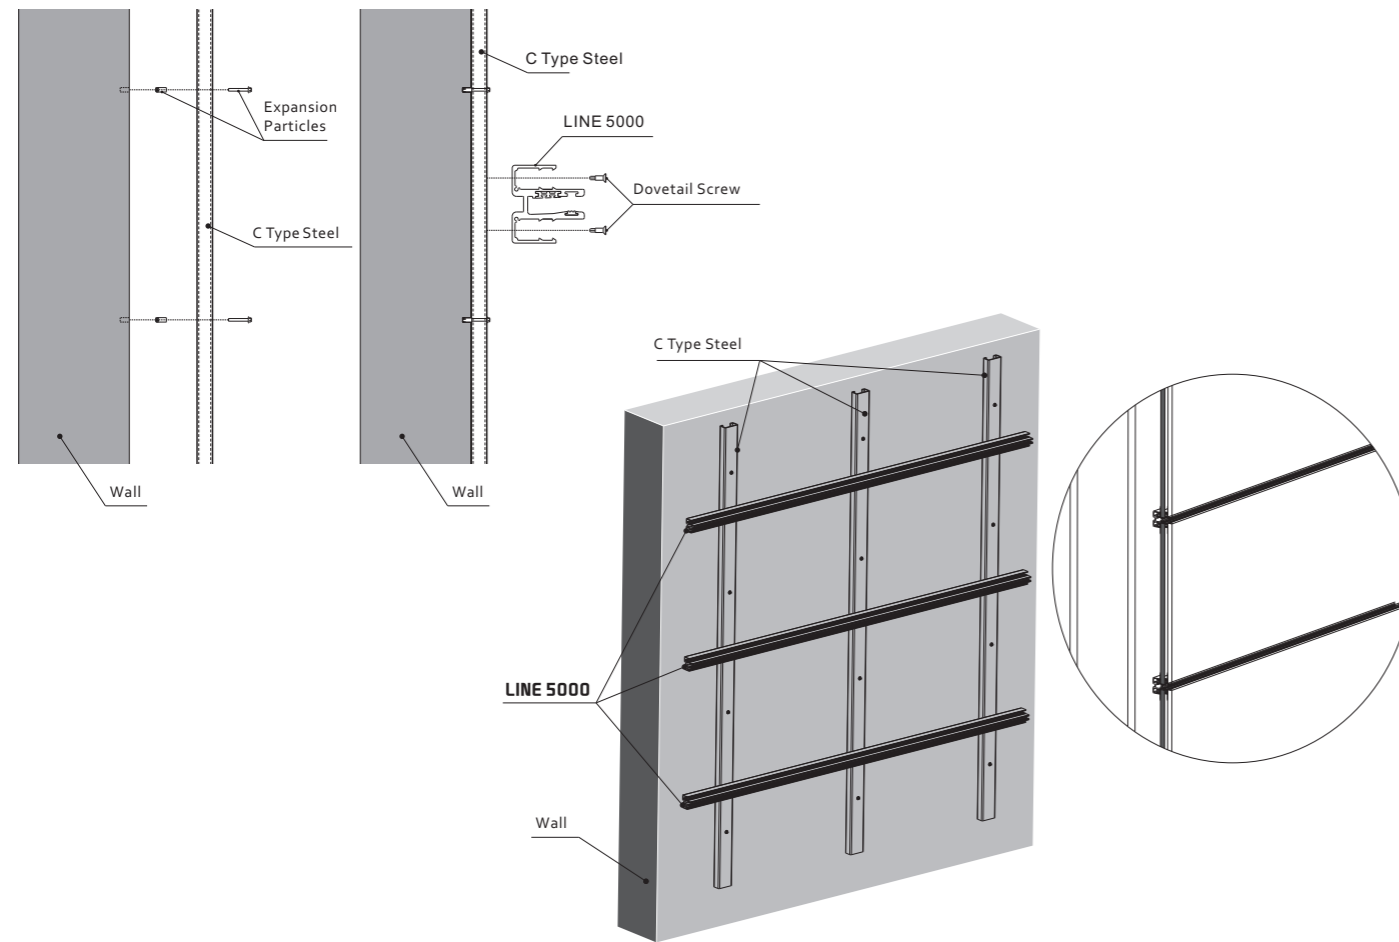

# The Main Details of Line-5000

Line-5000 主体详细介绍

Line-5000 Inner Structure

No Gap Between Wall and Line-5000

# The Main Details of Line-5000

Line-5000 主体详细介绍

Assembly and Operating Instructions For Horizontal Support Systems

Recommend Support Range

For Wooden Block

For C Type Steel

For 18mm Wooden Panel

Magnet Aluminium Panel

Magnet Wooden Panel

Glass Panel

Cutting

Method of Power Supply

Additional Note

Line-5000 Lighting Power Supply Diagram

Diagram of Decorative Cap