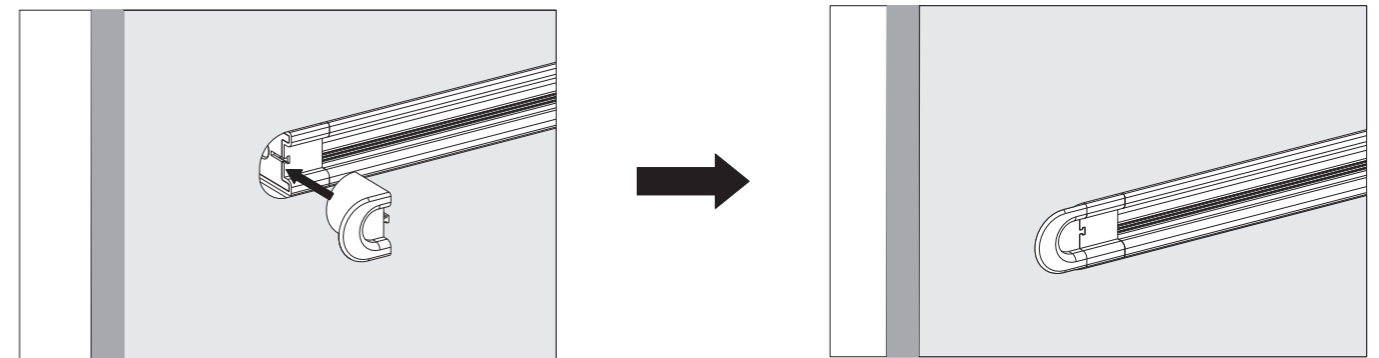

# The Main Details of Line-5000

Line-5000 主体详细介绍

Line-5000 Inner Structure

No Gap Between Wall and Line-5000

# The Main Details of Line-5000

Line-5000 主体详细介绍

Assembly and Operating Instructions For Horizontal Support Systems

Recommend Support Range

For Wooden Block

For C Type Steel

For 18mm Wooden Panel

Magnet Aluminium Panel

Magnet Wooden Panel

Glass Panel

Cutting

Method of Power Supply

Additional Note

Line-5000 Lighting Power Supply Diagram

Diagram of Decorative Cap