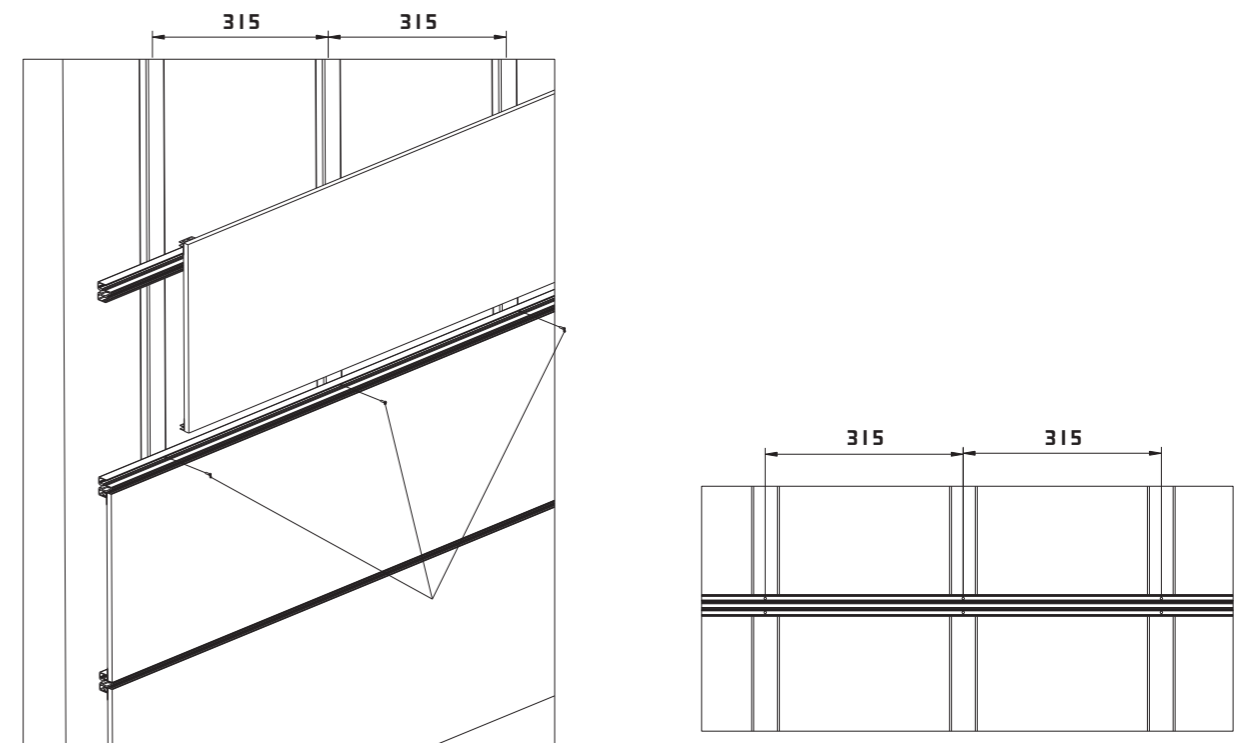

# The Main Details of Line-5000

Line-5000 主体详细介绍

Line-5000 Inner Structure

No Gap Between Wall and Line-5000

# The Main Details of Line-5000

Line-5000 主体详细介绍

Assembly and Operating Instructions For Horizontal Support Systems

Recommend Support Range

For Wooden Block

For C Type Steel

For 18mm Wooden Panel

Magnet Aluminium Panel

Magnet Wooden Panel

Glass Panel

Cutting

Method of Power Supply

Additional Note

Line-5000 Lighting Power Supply Diagram

Diagram of Decorative Cap