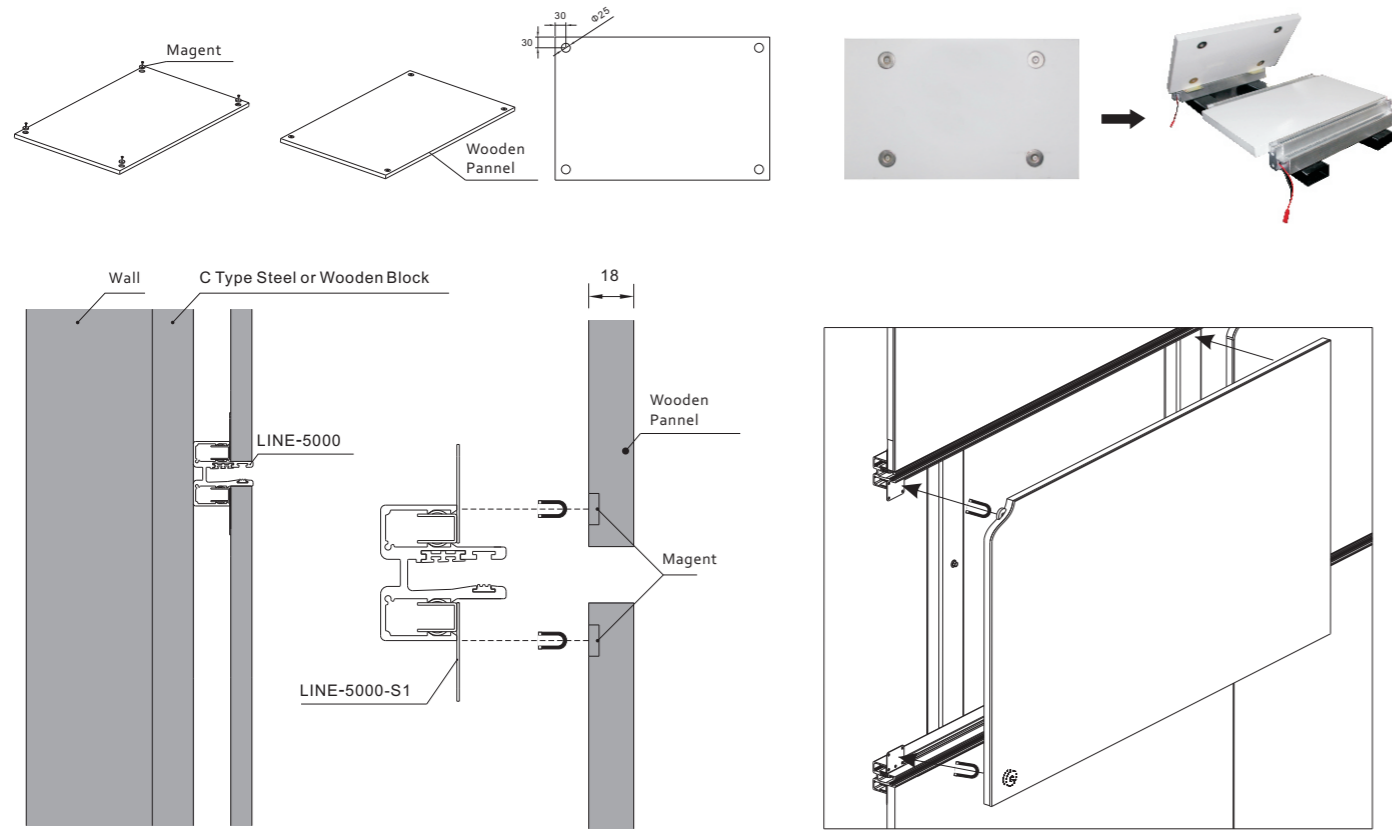

# The Main Details of Line-5000

Line-5000 主体详细介绍

Line-5000 Inner Structure

No Gap Between Wall and Line-5000

# The Main Details of Line-5000

Line-5000 主体详细介绍

Assembly and Operating Instructions For Horizontal Support Systems

Recommend Support Range

For Wooden Block

For C Type Steel

For 18mm Wooden Panel

Magnet Aluminium Panel

Magnet Wooden Panel

Glass Panel

Cutting

Method of Power Supply

Additional Note

Line-5000 Lighting Power Supply Diagram

Diagram of Decorative Cap