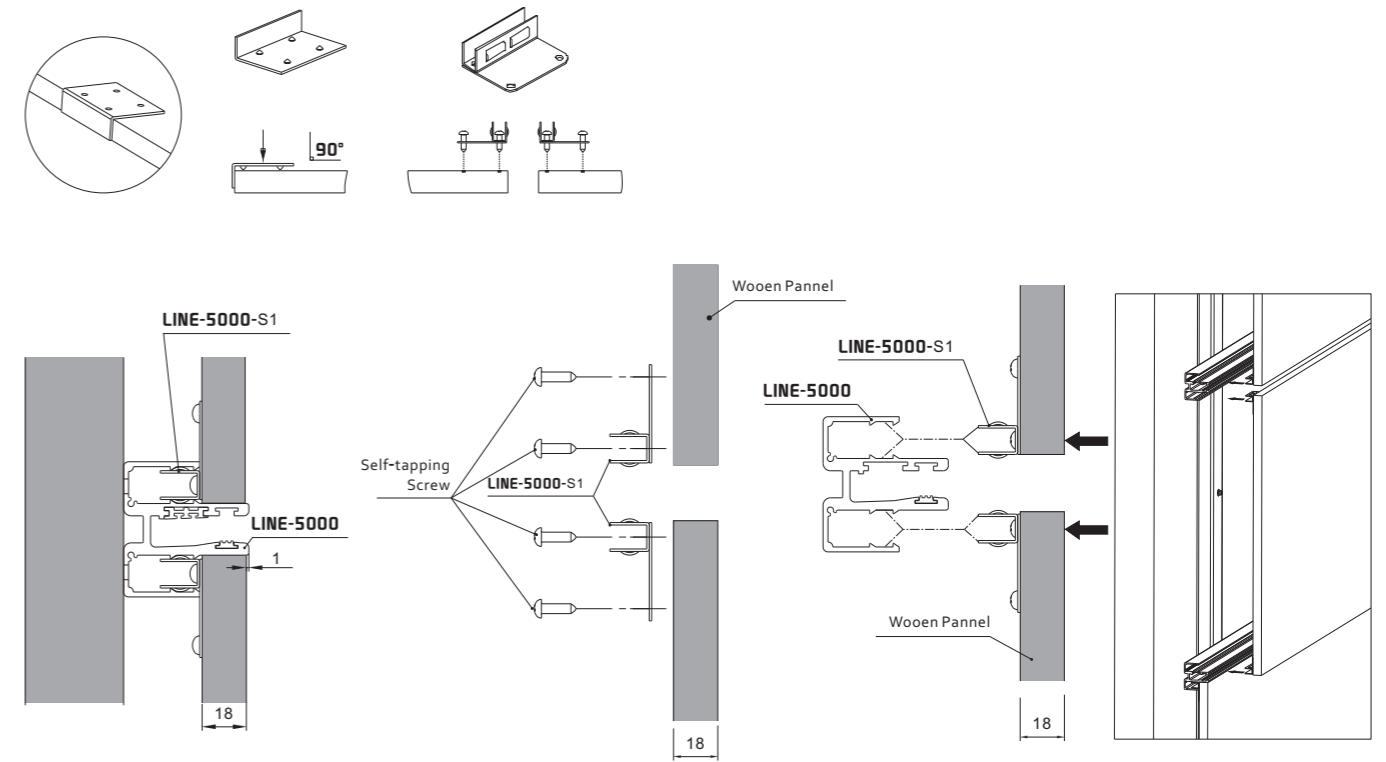

# The Main Details of Line-5000

Line-5000 主体详细介绍

Line-5000 Inner Structure

No Gap Between Wall and Line-5000

# The Main Details of Line-5000

Line-5000 主体详细介绍

Assembly and Operating Instructions For Horizontal Support Systems

Recommend Support Range

For Wooden Block

For C Type Steel

For 18mm Wooden Panel

Magnet Aluminium Panel

Magnet Wooden Panel

Glass Panel

Cutting

Method of Power Supply

Additional Note

Line-5000 Lighting Power Supply Diagram

Diagram of Decorative Cap